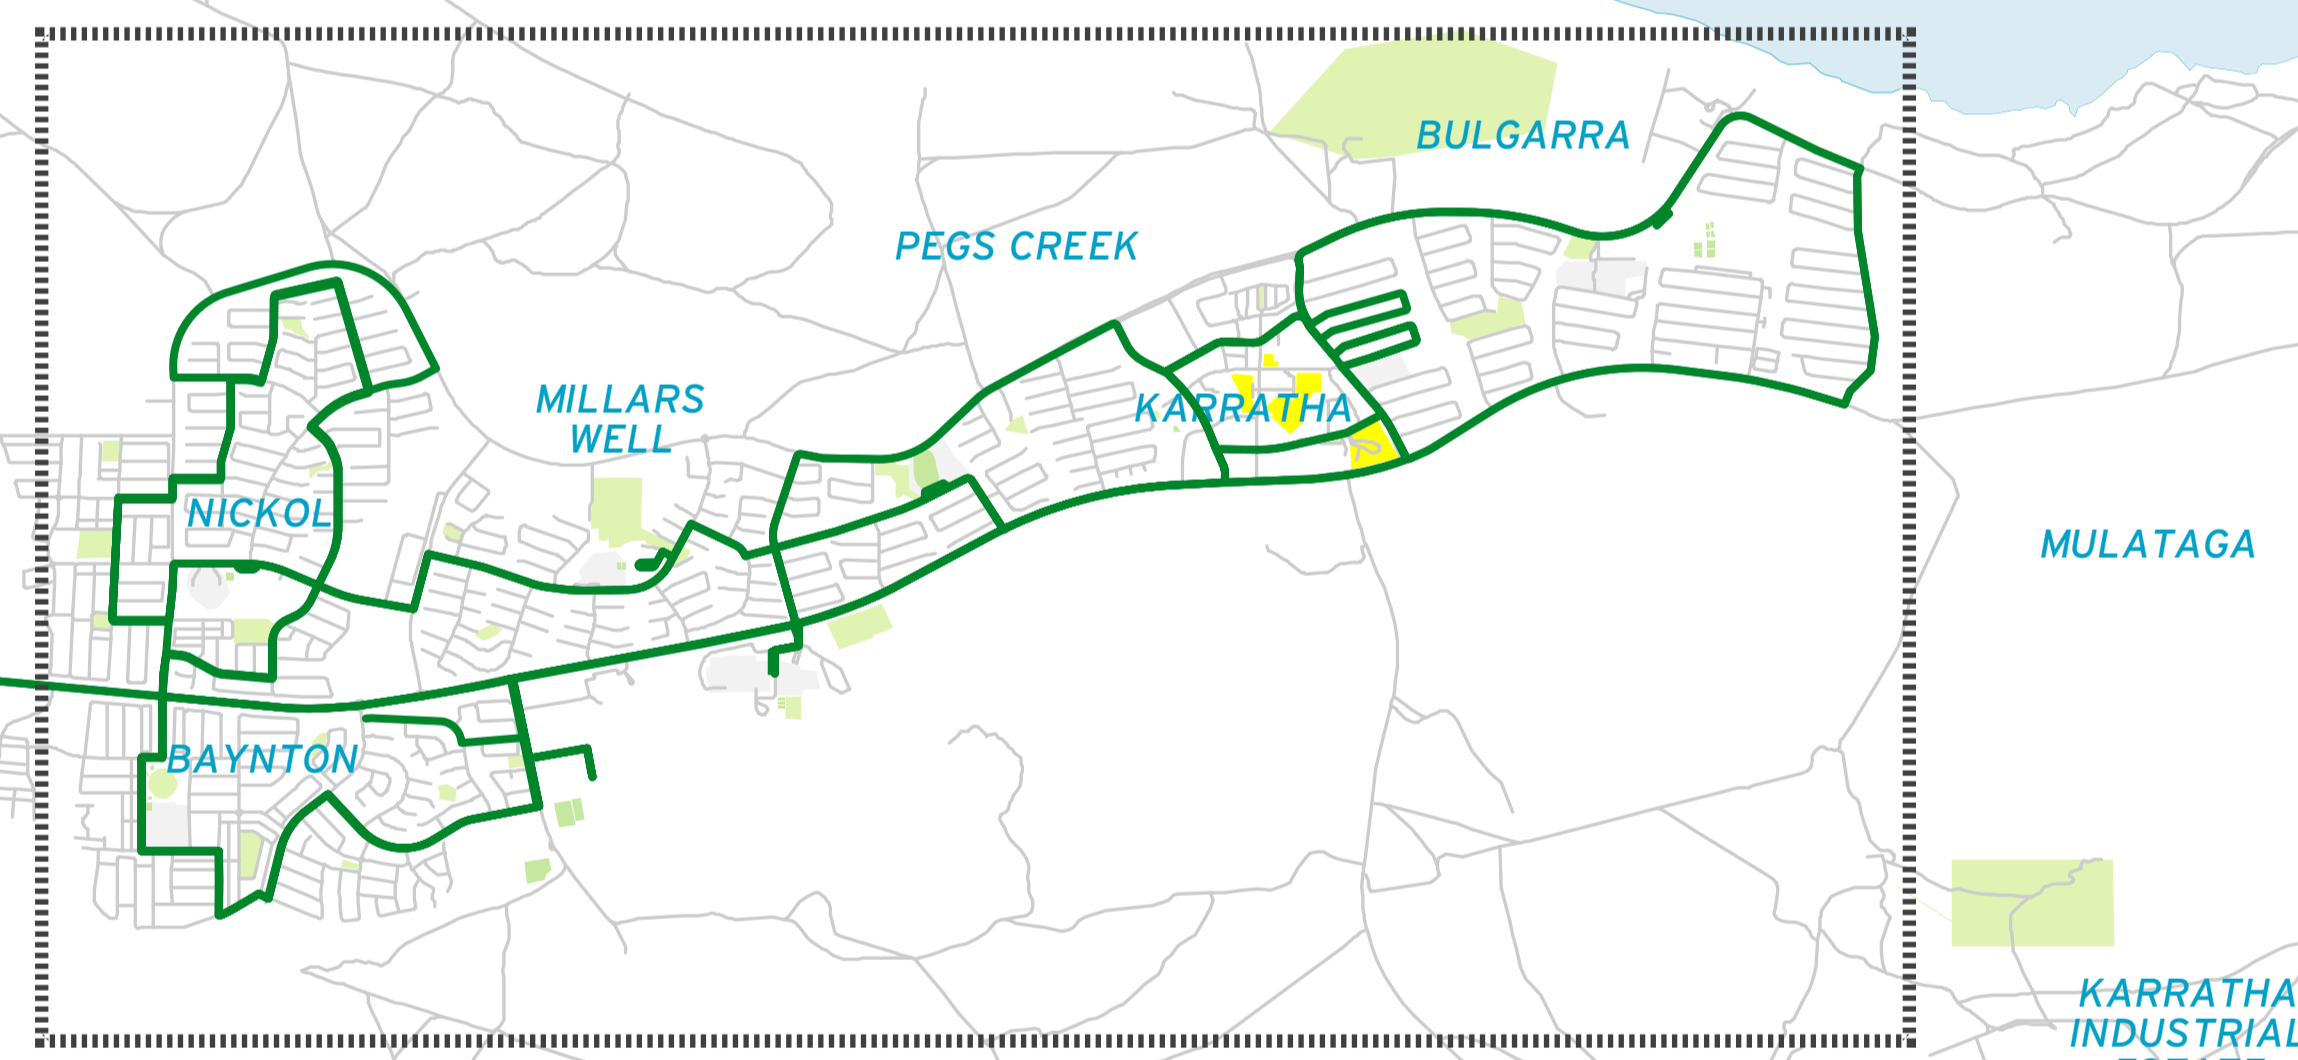

# Karratha Network

DAMPIER ARCHIPELAGO

DAMPIER ARCHIPELAGO

## MAP INSET

### MAP INSET

**Legend**

- School Special Routes
- Bus Route Numbers
- Bus Terminus
- Public Road
- Secondary School, TAFE
- Hospital
- Shopping Centre
- Parks

N  
 Scale 0 2.2km