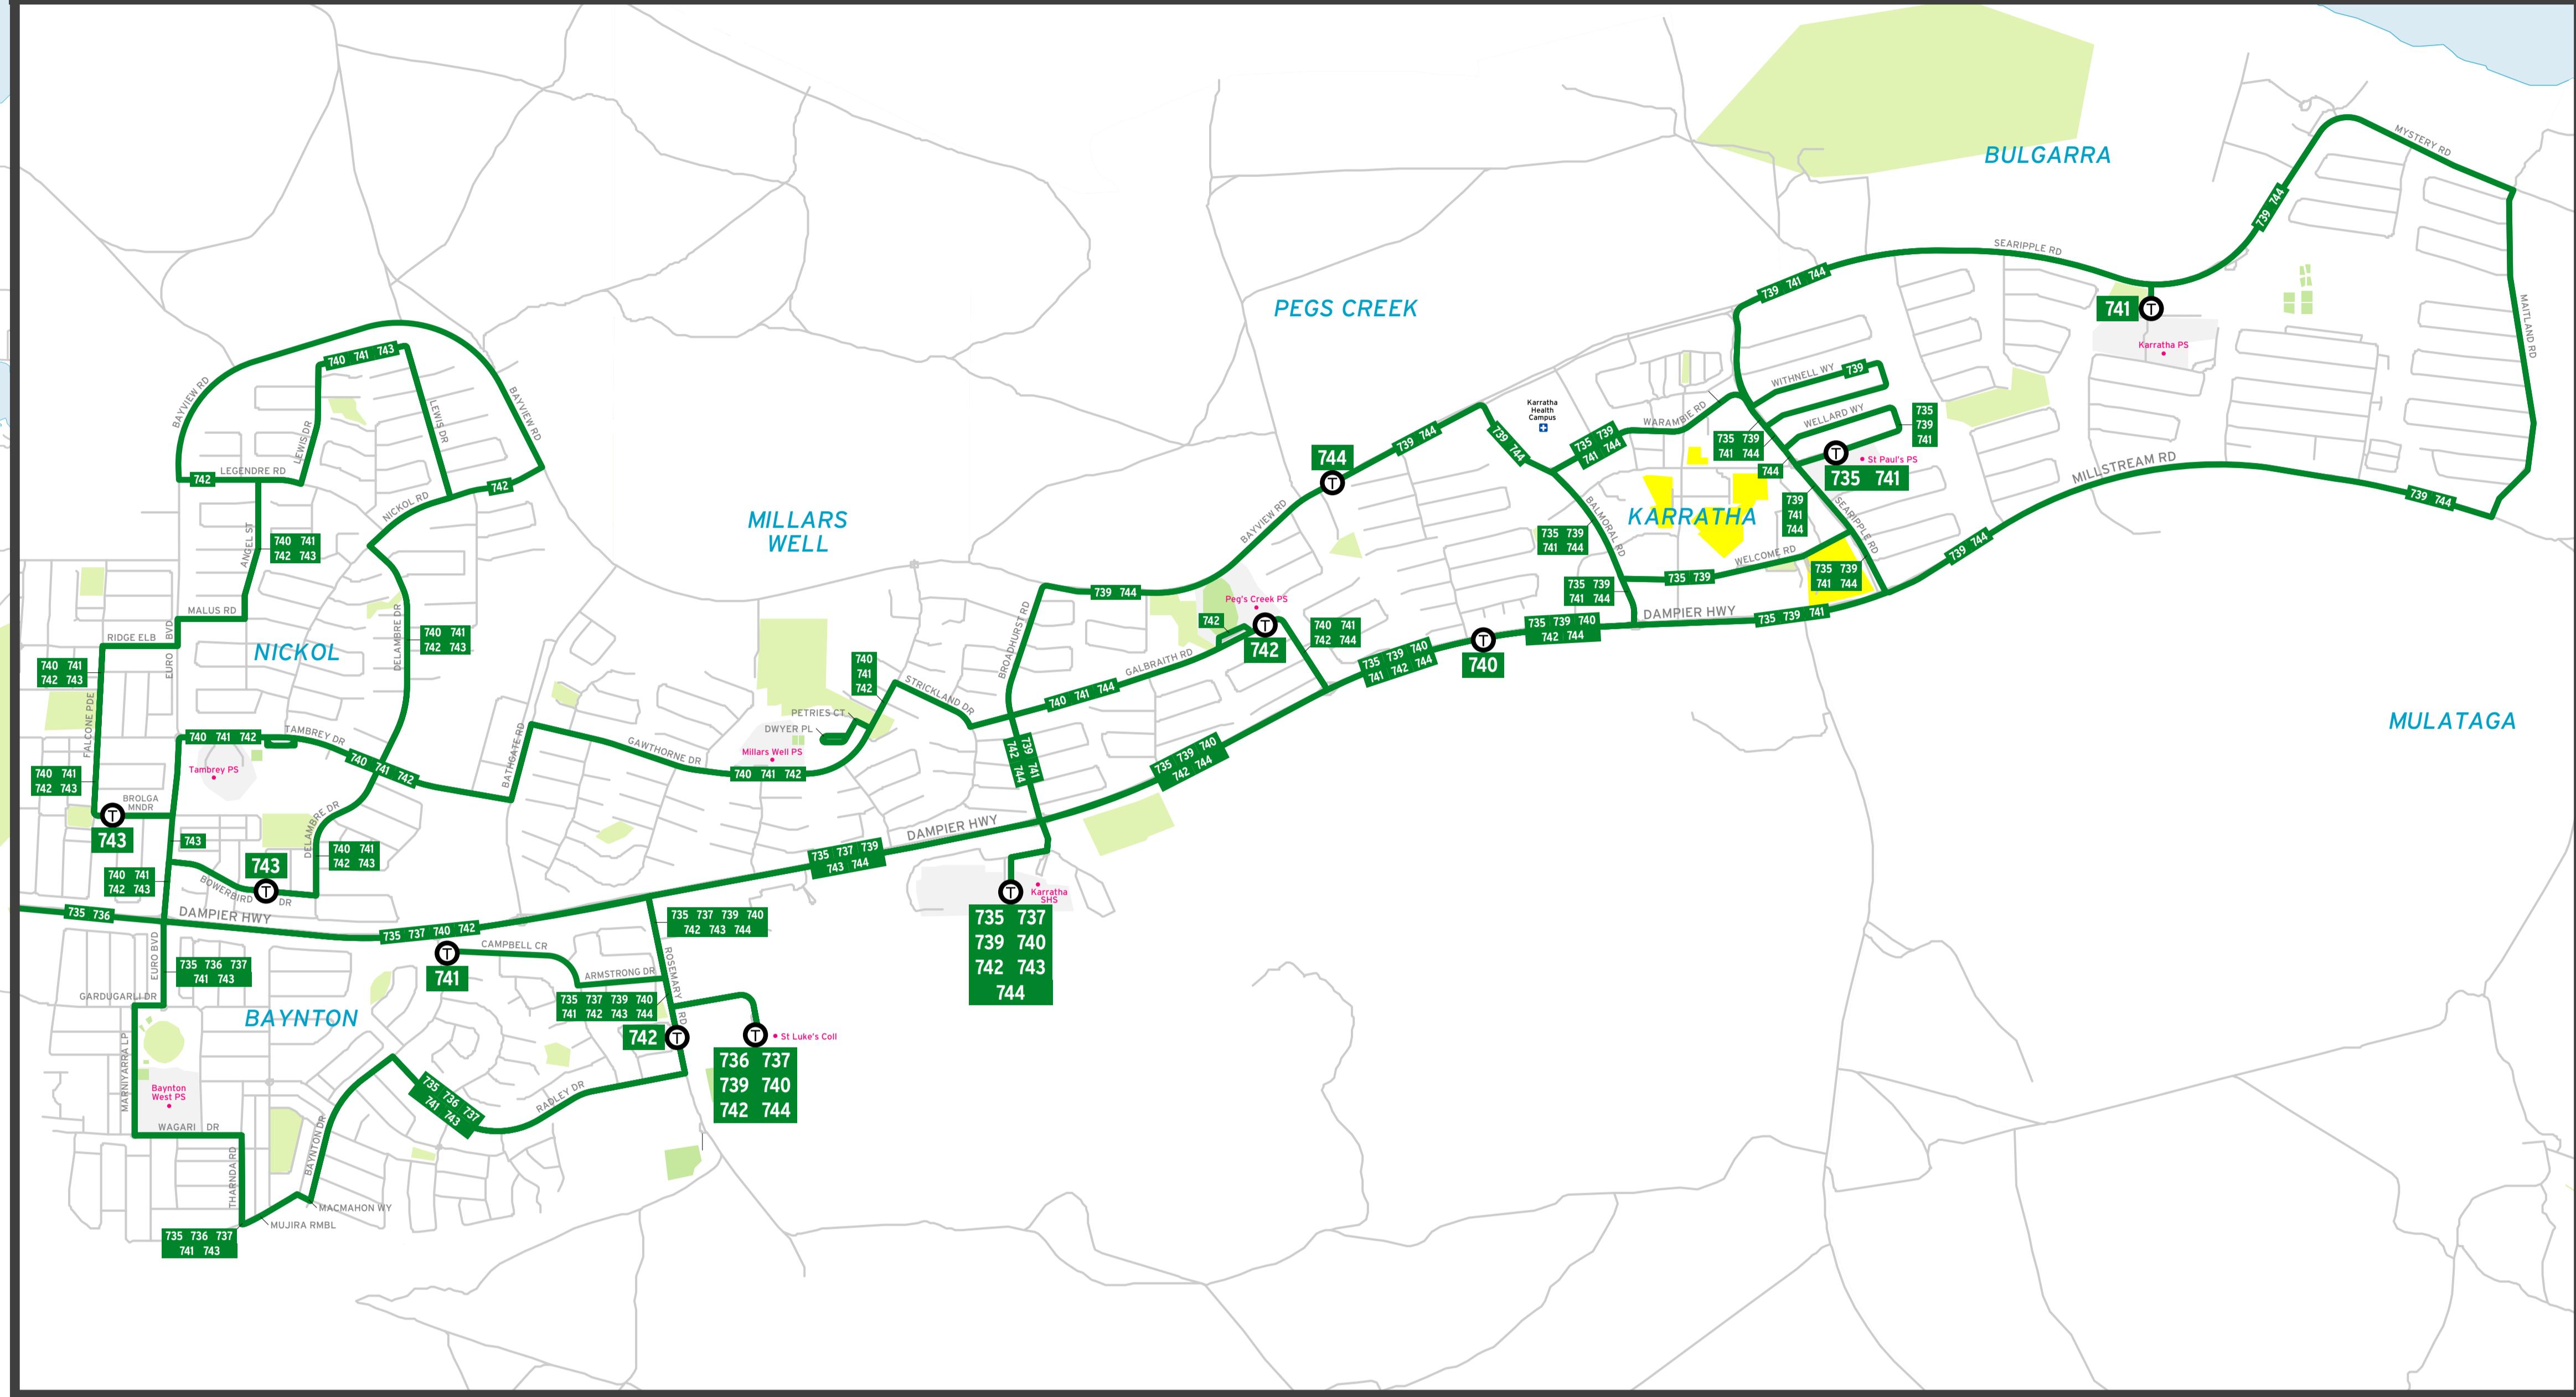

# Karratha Network

DAMPIER ARCHIPELAGO

DAMPIER ARCHIPELAGO

## MAP INSET

### MAP INSET

**Legend**

- School Special Routes
- Bus Route Numbers
- Bus Terminus
- Public Road
- Secondary School, TAFE
- Hospital
- Shopping Centre
- Parks

N  
 Scale 0 2.2km