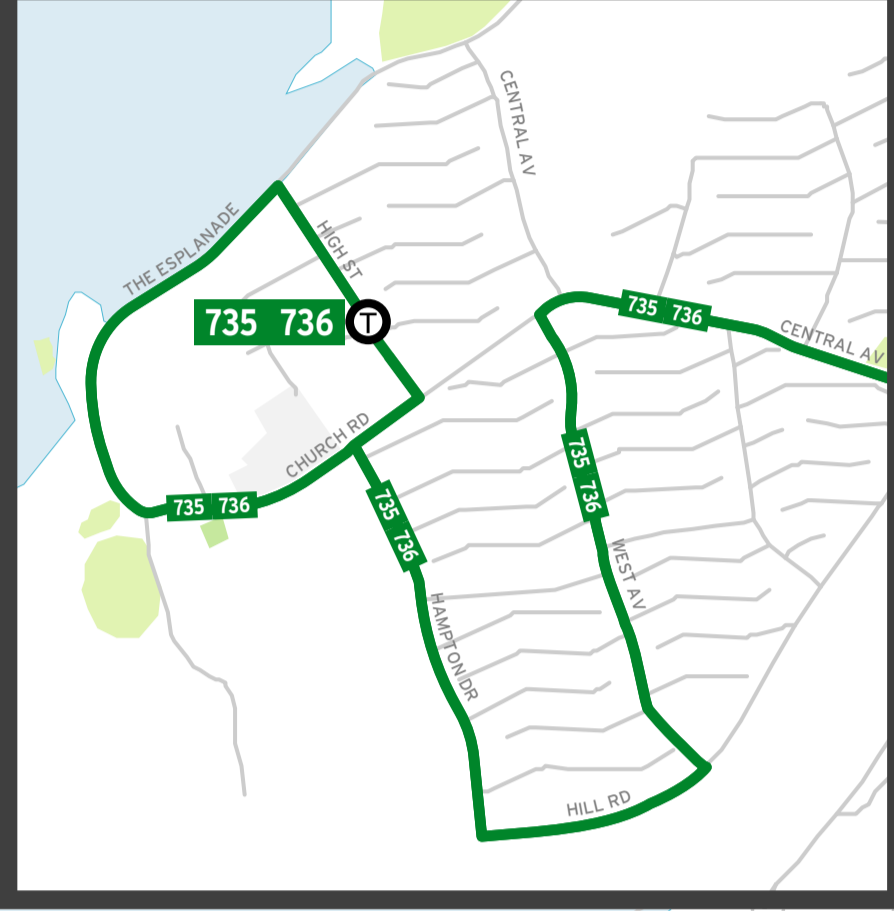

# Karratha Network

DAMPIER ARCHIPELAGO

DAMPIER ARCHIPELAGO

## MAP INSET

### MAP INSET

**Legend**

- School Special Routes
- Bus Route Numbers
- Bus Terminus
- Public Road
- Secondary School, TAFE
- Hospital
- Shopping Centre
- Parks

N  
 Scale 0 2.2km