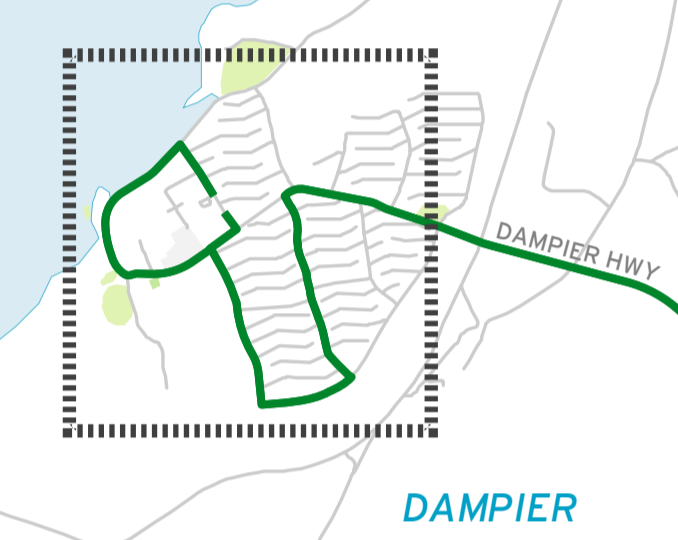

# Karratha Network

DAMPIER ARCHIPELAGO

DAMPIER ARCHIPELAGO

## MAP INSET

### MAP INSET

**Legend**

- School Special Routes
- Bus Route Numbers
- Bus Terminus
- Public Road
- Secondary School, TAFE
- Hospital
- Shopping Centre
- Parks

N  
 Scale 0 2.2km